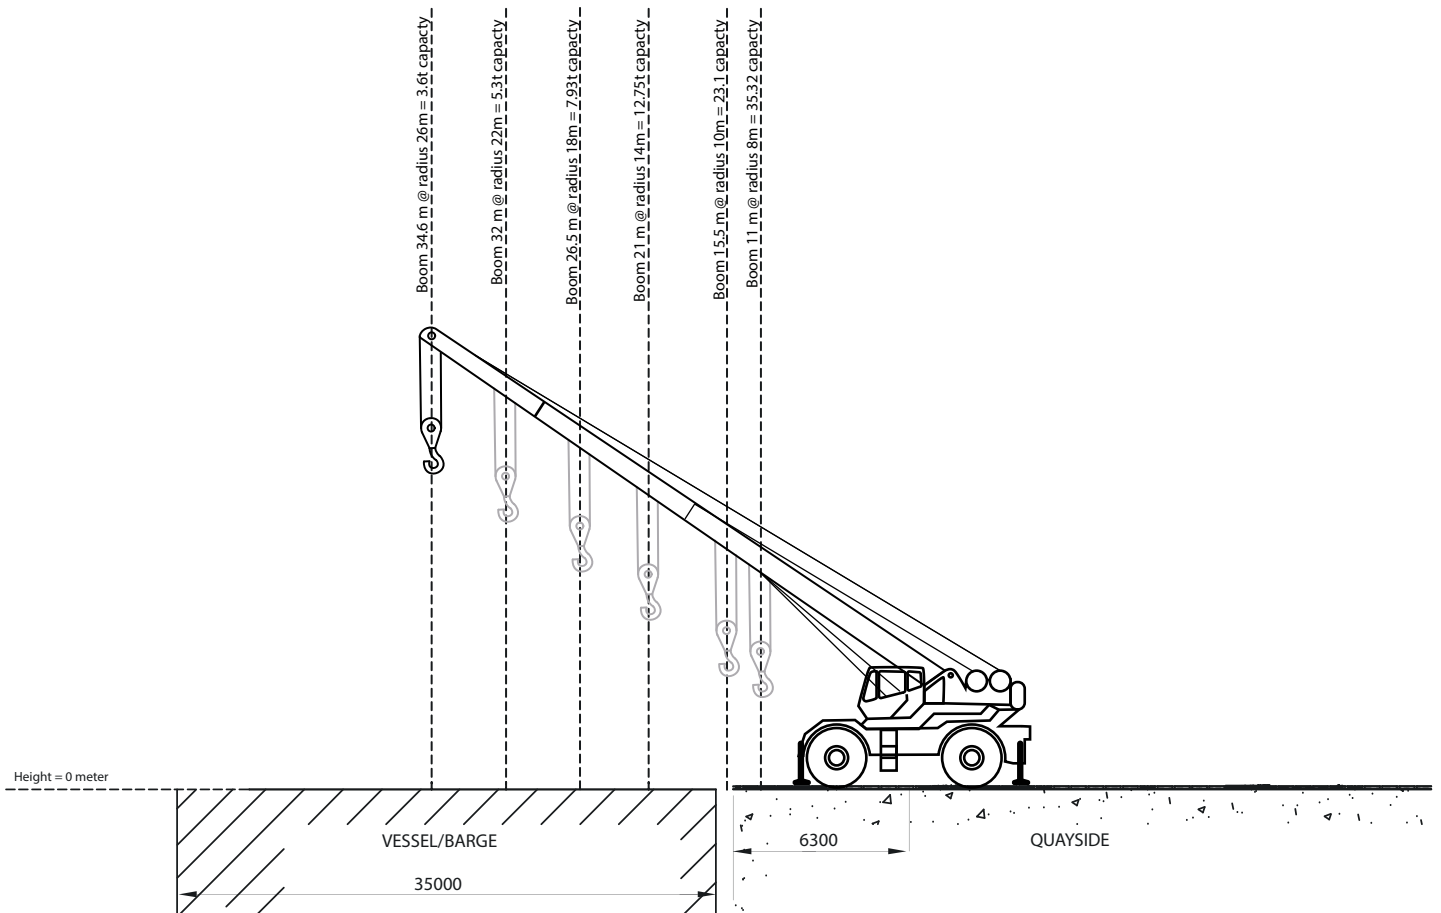

RT990 Mobile Crane with 11m-34.6m Boom 360°

Drawing Notes

- All dimensions are in MM unless otherwise stated.
- All weights are in t (metric tonnes) unless otherwise stated.
- All details are provisional and are subject to confirmation.

Technical Notes

- The crane has a 55t hook block